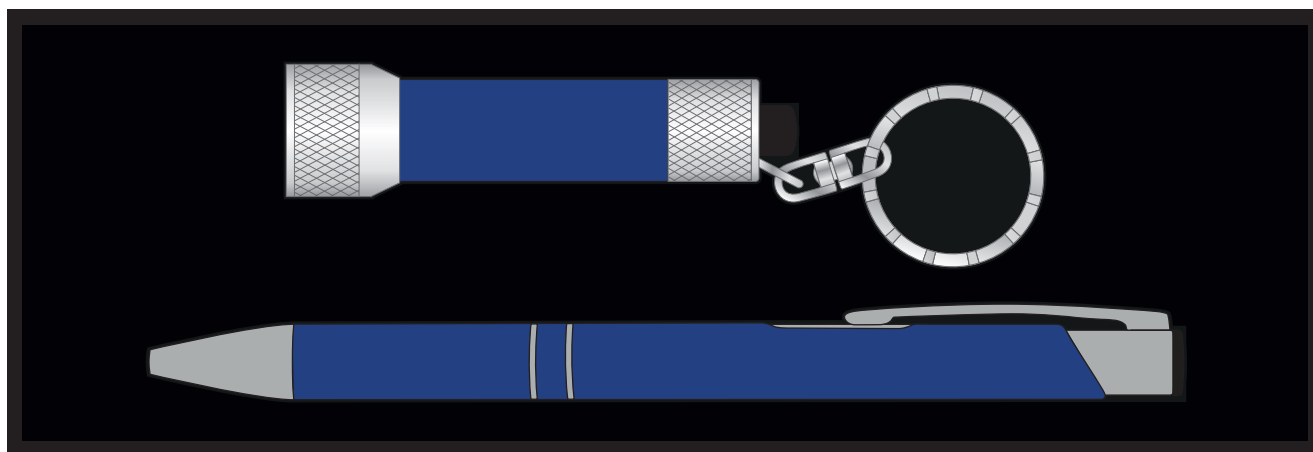

Your Ref:	Quantity:	Product Code: TPC000799
Our Ref:	Version: 1	Product Colour: ROYAL BLUE

**PRINTING CONCERNS:****PRODUCT INFO:**

We stock this item in the following colours

**PANTONE REFERENCE(S)****Pen**

 Full Colour Printing

 Engraving

**Torch**

 Full Colour Printing

 Engraving

ARTWORK SCALE 100%

Product Image for visualisation  
- colours may vary

The dashed line is to demonstrate print area and will not appear on your printed item